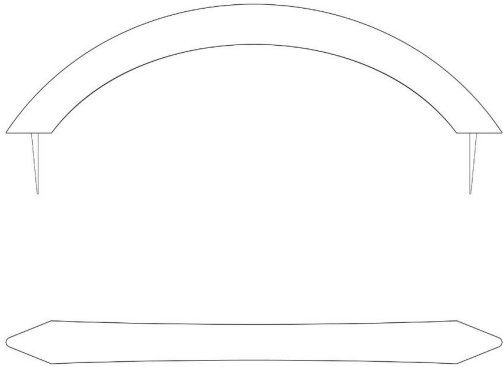

40105/GR Pont

design marc sadler, 2019

A direct-light outdoor lamp to light your green spaces. To be fixed to the floor with stainless steel base elements (provided), or to the ground with pickets to be fixed at the extremity of the lamp (optional). Structure in high-resistance concrete with water-proofer in concrete-gray color, other colors on request. LED light source, remote driver.

Dimensions

Width:	-	Hole Diameter:	-
Height:	30 cm	Hole Depth:	-
Length:	114 cm	Net weight:	6,5 Kg
Depth:	-		
Diameter:	-		

Light Source

Watt:	24W
Lumen:	1620 lm
Light Source:	led
CRI:	>80
duration:	50000
CCT:	2700K
Energy degree:	A++

Accessories

Alimentatore 30W

Alimentatore 150W

Scatola con
alimentatore 30W

Scatola con
alimentatore 150W

Kit con 2 picchetti Pont
Outdoor

technical drawing

Dimensions

Width: -
Height: 30 cm
Length: 114 cm
Depth: -
Diameter: -

Hole Diameter: -
Hole Depth: -
Net weight: 6,5 Kg

photometrics data

Pont 40105/GR

design marc sadler, 2019