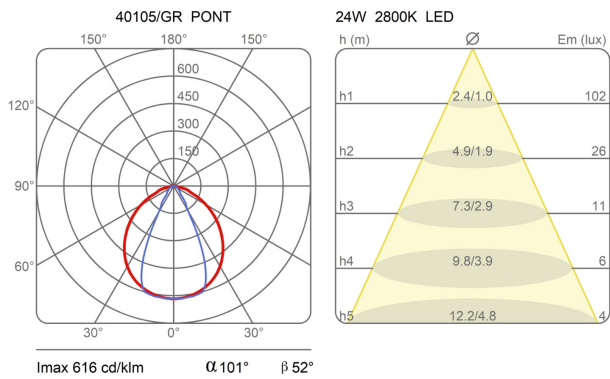

Dimensions

Width:	-	Hole Diameter:	-
Height:	30 cm	Hole Depth:	-
Length:	114 cm	Net weight:	6,5 Kg
Depth:	-		
Diameter:	-		

Light Source

Watt:	24W
Lumen:	1620 lm
Light Source:	led
CRI:	>80
duration:	50000
CCT:	2700K
Energy degree:	A++

Device Specifications

Type of emission:	indirect	Power cable length:	-	Driver:	-
Power:	-	Steel cable length:	-	Power supply assembly:	-
Light output:	-	Glow Wire Test:	-	Power supply:	-
Beam angle:	-	Impact Resistance:	-	Type of dimming:	-
				Voltage:	24V

Width: -
Height: 30 cm
Length: 114 cm
Depth: -
Diameter: -

Hole Diameter: -
Hole Depth: -
Net weight: 6,5 Kg

photometrics data

Pont 40105/GR

design marc sadler, 2019